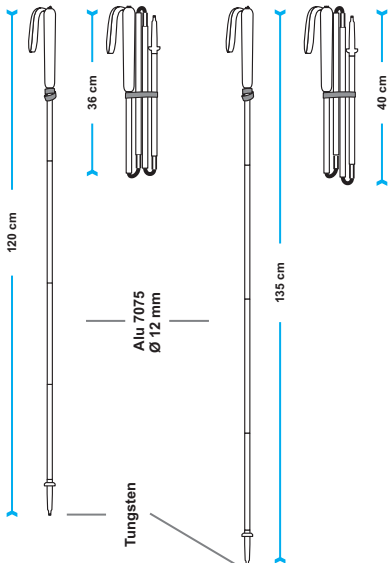

XENON PRO

Ref. 262701

174 x 2

Ref. 262702

187 x 2

XENON

Ref. 262701

205 x 2

Ref. 262702

217 x 2

MICRO REGOLAZIONE • MICRO-ADJUSTMENT
MICRO-AJUSTEMENT • MIKROVERSTELLUNG