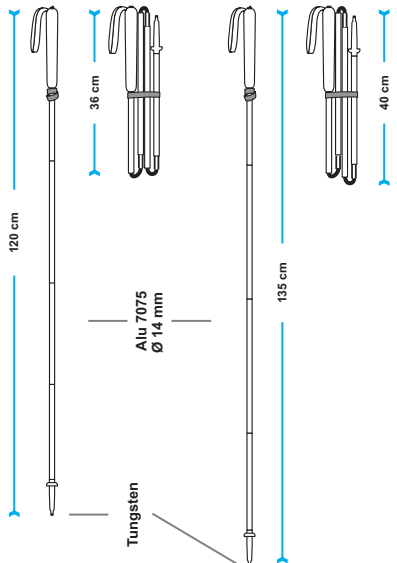

XENON PRO

Ref. 262701

174 x 2

Ref. 262702

187 x 2

XENON

Ref. 262701

205 x 2

Ref. 262702

217 x 2

MICRO REGOLAZIONE • MICRO-ADJUSTMENT
MICRO-AJUSTEMENT • MIKROVERSTELLUNG