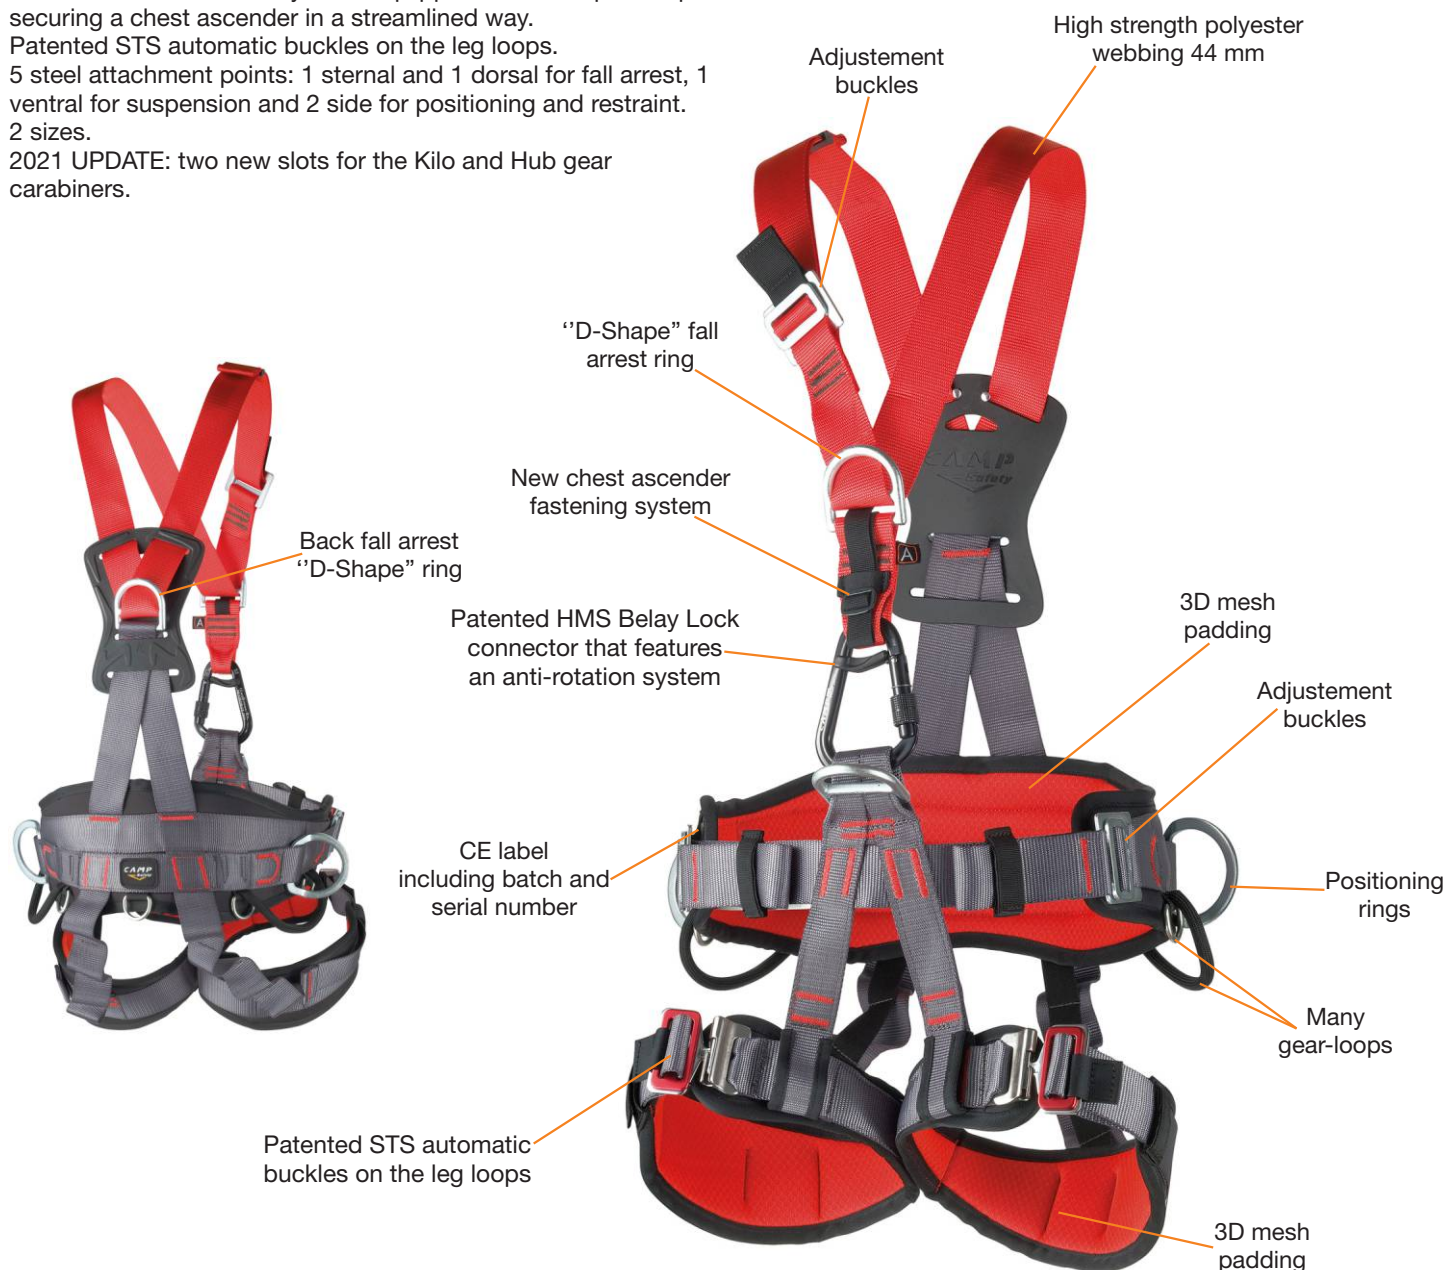

### Ref.092111 GOLDEN TOP PLUS

ROPE ACCESS    TOWERS/INDUSTRY    ROOFS

Our best-selling full body harness for suspension and work positioning activities. The Golden Top Plus offers all of the functionality of our most advanced rope access harness models in a minimalist, cost effective package.

Patented ventral attachment features two loops: the upper loop is for attaching a chest harness and chest ascender and the lower loop holds the ventral D-ring for attaching lanyards and rope tools. Supplied with the patented HMS Belay Lock connector that features an anti-rotation system. Equipped with a keeper strap for securing a chest ascender in a streamlined way.

Patented STS automatic buckles on the leg loops.

5 steel attachment points: 1 sternal and 1 dorsal for fall arrest, 1 ventral for suspension and 2 side for positioning and restraint.

2 sizes.  
2021 UPDATE: two new slots for the Kilo and Hub gear carabiners.

Ref.	Product name Nombre del producto	Size Tallas	Weight Peso		Waist Cintura	Legs Perneras	Height Altura	CE			EN 358	EN 361	EN 813	EAC	Attachment points Puntos de anclaje
			g	oz	B (cm)	C (cm)	D (cm)								
092111	GOLDEN TOP PLUS	S-L	2000	70.6	70-110	45-65	55-75	•	•	•	•				
		L-XXL	2100	74.1	80-130	55-75	65-85								