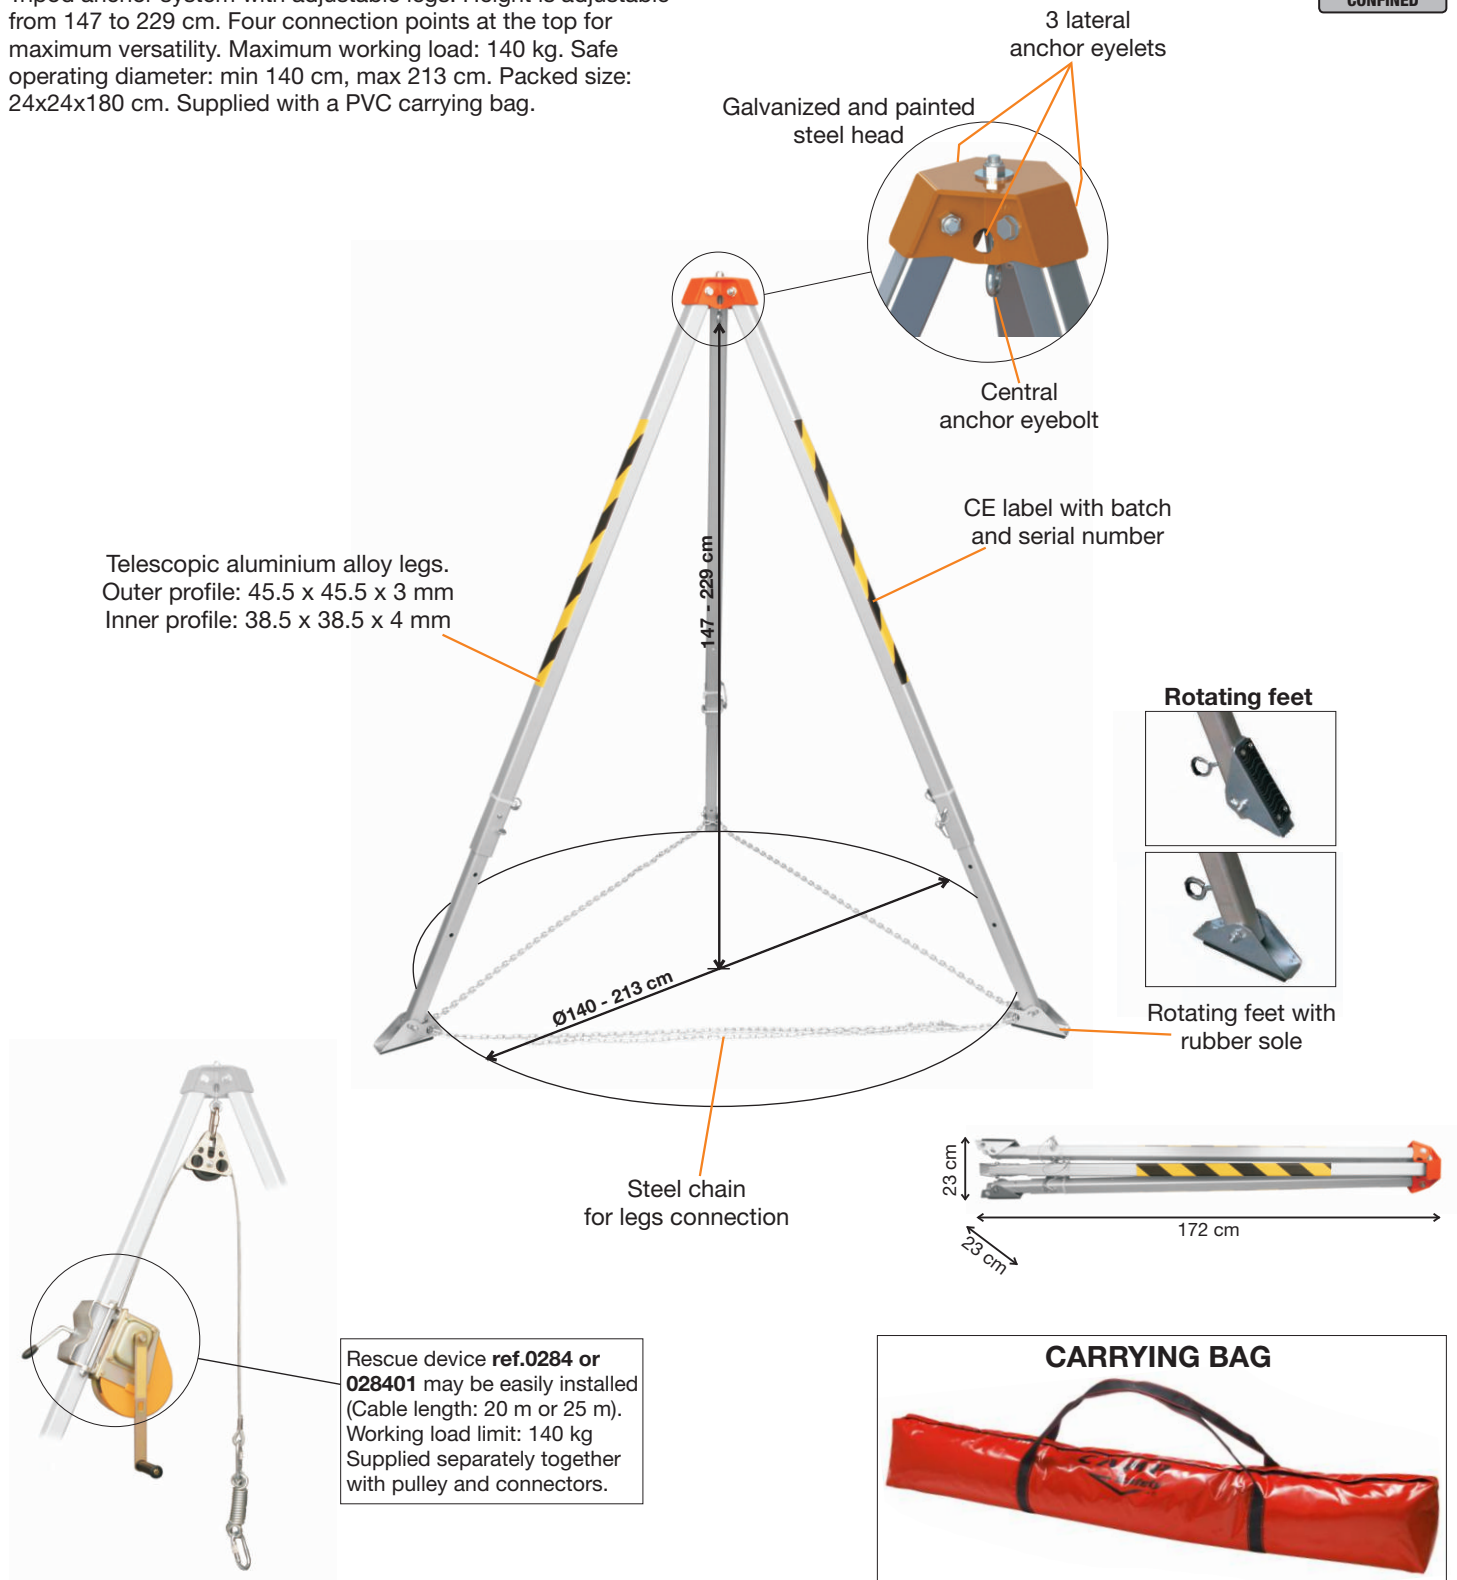

Ref.1883 TRIPOD EVO

CONFINED

Tripod anchor system with adjustable legs. Height is adjustable from 147 to 229 cm. Four connection points at the top for maximum versatility. Maximum working load: 140 kg. Safe operating diameter: min 140 cm, max 213 cm. Packed size: 24x24x180 cm. Supplied with a PVC carrying bag.

Ref.	Product name Nombre del producto	Weight Peso			CE EN 795/B	EAC
		kg	lb	oz		
1883	TRIPOD EVO	17	37	8	•	•