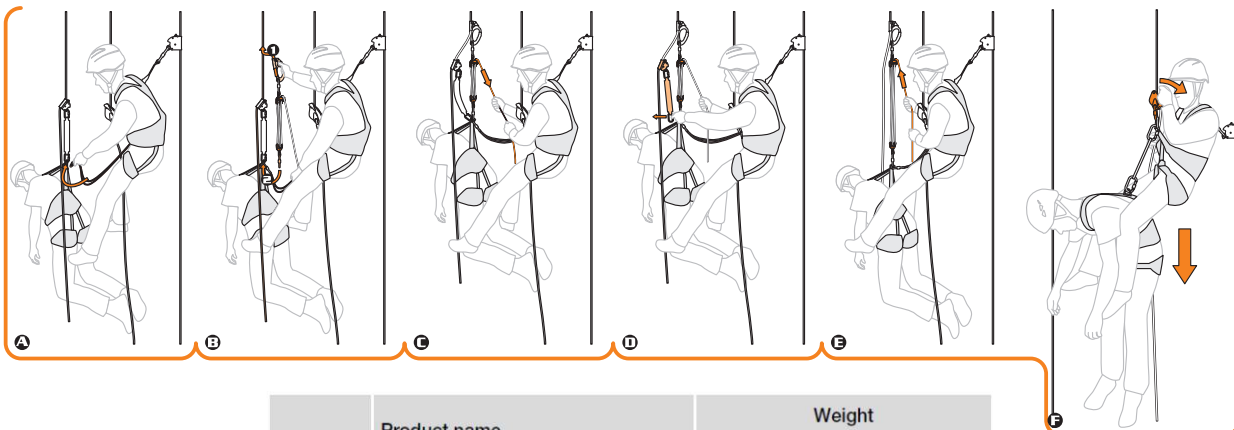

Ref.2049 **OYSSA**

Lightweight and compact portable emergency hoist for rescues at height. A pre-rigged 6-to-1 allows an injured person to be unweighted from their fall position and lifted for connection to the rescuer for descent to the ground. Reduction ratio: 6; Maximum recovery height: 1 m; Working load limit: 120 kg; Breaking load: 7 kN. WARNING: This is not PPE and must not be relied on as the victim's only point of attachment. It must always be used in combination with complete fall arrest systems.

SELF RESCUE ROPE ACCESS

Bag can be attached to any harness  
Dimensions:  
14 x 10 x 7 cm

Triple wheel pulley.  
(Ø16 mm)  
With locking cams

Ø4 mm cord  
Total length 7.6 m  
(rescue height 1 m)

Triple wheel pulley.  
(Ø16 mm)

Oval quick links Ø4 mm

Ref.	Product name Nombre del producto	Weight Peso	
		g	oz
2049	OYSSA	370	13.1