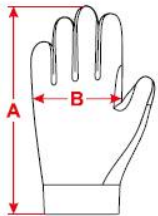

Ref.2122 AXION LIGHT

A very comfortable glove with great dexterity. The palm is constructed from premium goatskin leather, the back uses light and breathable mesh fabric, the cuff is durable elastic with a velcro closure.
CE EN 388 certified for mechanical risks (protection values: abrasion 3, cutting 1, tearing 2, perforation 2).
Available in 5 sizes: S, M, L, XL, XXL.

ROPE ACCESS TREE CLIMBING GENERAL

Palm is constructed from premium goatskin leather

Back uses light and breathable mesh fabric

Cuff is durable elastic with velcro closure.

AXION LIGHT					
	S	M	L	XL	XXL
A	8.45" 21.50 cm	8.85" 22.50 cm	9.25" 23.50 cm	9.65" 24.50 cm	9.85" 25.00 cm
B	4.00" 10.20 cm	4.25" 10.80 cm	4.50" 11.45 cm	4.75" 12.00 cm	5.00" 12.70 cm

Ref.	Product name Nombre del producto	Sizes Tallas	Weight / Pair Size (L) Peso / Pareja Talla (L)		Material	CE EN 388				EAC
			g	oz		Abrasion Abrasión	Cutting Corte	Tearing Desgarramiento	Puncture Perforación	
2122	AXION LIGHT	S M L XL XXL	85	3.0	Leather + Synthetic Piel + Sintético	3	1	2	2	•