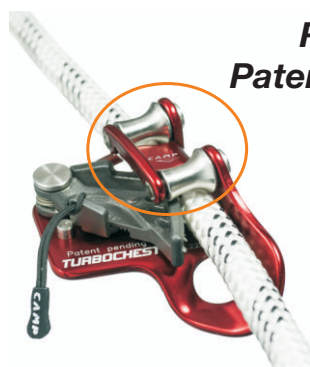

# 2256 TURBOCHEST

Compact and lightweight chest ascender which includes our new patented rollers for high efficiency climbing.

It can be used also as locking pulley, for hauling purposes only.

Working load limit: 120 kg

Two colours available:

- ref. 2256 red;
- ref. 225601 black.

EN 12841/B  $\odot 10 \leq \theta \leq 13 \text{ mm}$

EN 567 - UIAA  $\odot \odot 8 \leq \theta \leq 13 \text{ mm}$

110

YouTube

watch video on "camp4safety" channel

## Rollers Patent pending

High efficiency climbing

Low friction on the rope

No wear-and-tear on ascender and rope

Perfect for traverse rope situations

Holes for self cleaning.