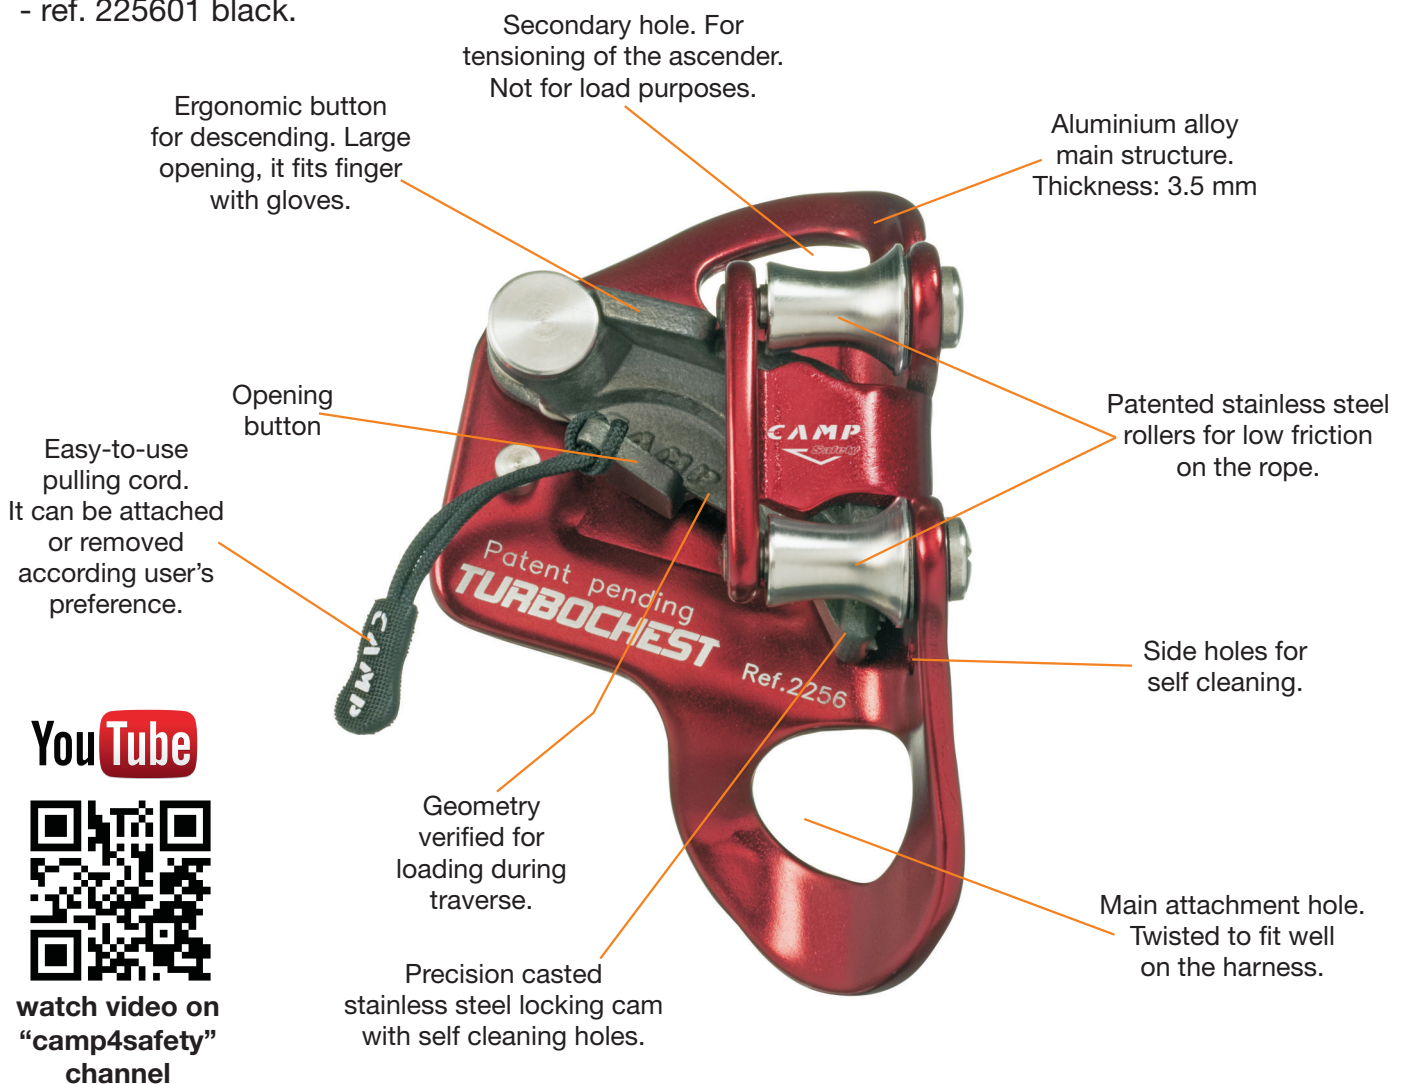

# 2256 TURBOCHEST

Compact and lightweight chest ascender which includes our new patented rollers for high efficiency climbing.

It can be used also as locking pulley, for hauling purposes only.

Working load limit: 120 kg

Two colours available:

- ref. 2256 red;
- ref. 225601 black.

EN 12841/B  $\odot 10 \leq \theta \leq 13 \text{ mm}$

EN 567 - UIAA  $\odot \odot 8 \leq \theta \leq 13 \text{ mm}$

110

YouTube

watch video on "camp4safety" channel

## Rollers Patent pending

High efficiency climbing

Low friction on the rope

No wear-and-tear on ascender and rope

Perfect for traverse rope situations

Holes for self cleaning.

## TURBOCHEST BLACK 225601